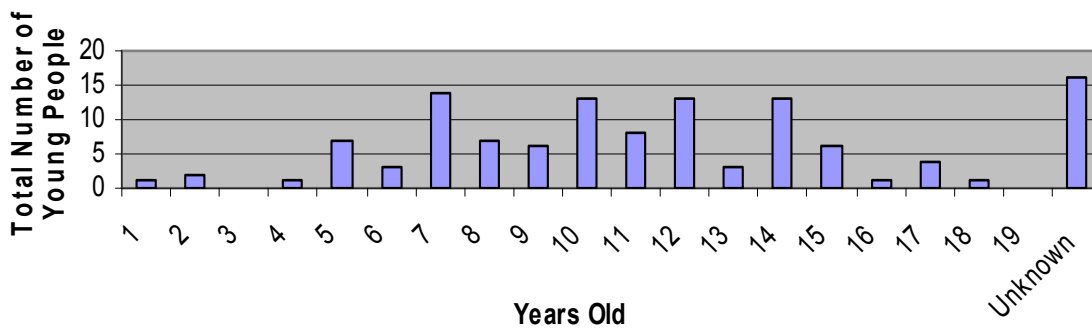

Street Lane Fields Mini Breeze
 Area Attendance (96)

Street Lane Fields Mini Breeze - Gender

Street Lane Fields Mini Breeze - Age Ranges

Street Lane Fields Mini Breeze
 Ethnicity

Middleton Leisure Centre – 13/08/07

Total Young People: 119

Middleton Leisure Centre Mini Breeze

Area Attendance (119)

Middleton Leisure Centre Mini Breeze - Gender

Middleton Leisure Centre Mini Breeze - Age Ranges

Middleton Leisure Centre Mini Breeze

Ethnicity

Blackgates Community Centre – 14/08/07
 Total Young People: 48

South Leeds Post Codes at Cross Flatts

Cross Flatts Park – 15/08/07 & 16/08/07
Total Young People: 1410